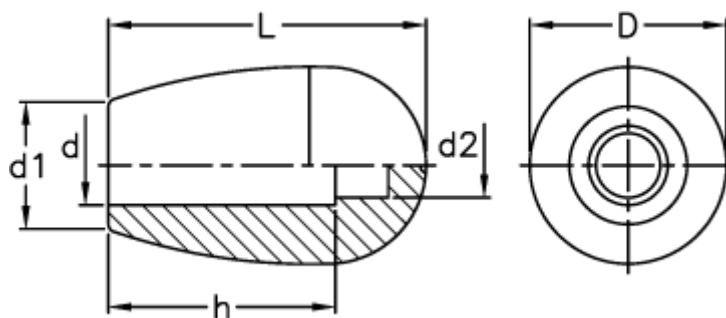

Data Sheet

Article number: 2304121106
Description: E+G Handle
I.622/55 N-12, Red

Measures

$d = 12$
 $D = 34$
 $d_1 = 21$
 $d_2 = 5.5$
 $h = 40$
 $L = 54.5$